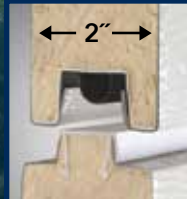

2000 series doors include **Air Infiltration Seals**, which exceed the ASHRAE 90.1 Standard when installed with standard bottom seal and commonly available rigid/flexible vinyl door stop.

A **Full Thermal Break** is used in the tongue-and-groove construction. This rigid vinyl extrusion seals the joints and eliminates metal-to-metal contact, which limits the transfer of temperature.