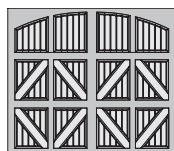

V1 • VALENCIA CLOSED ARCH