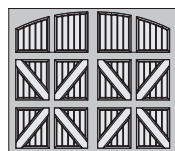

S1 • SANTIAGO CLOSED ARCH