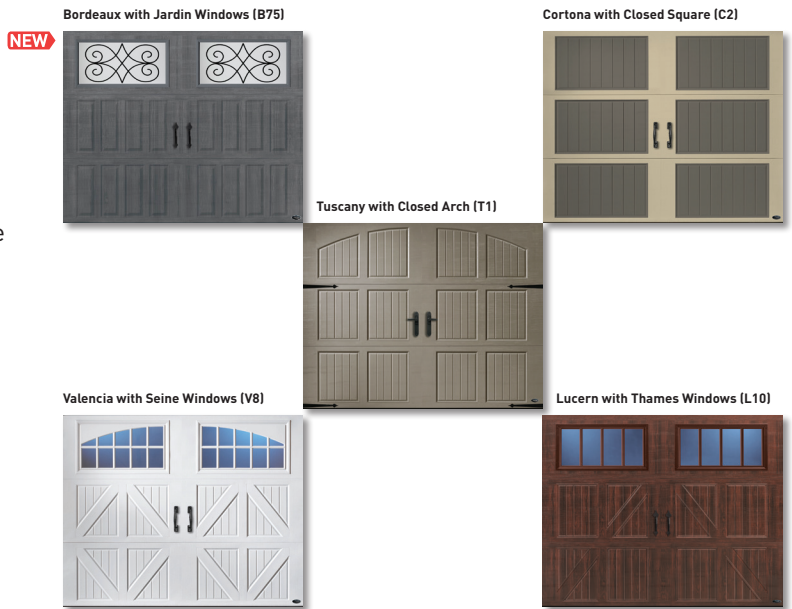

Northampton design with Madeira windows in Walnut with Canterbury handles and hinges

Santiago design with Madeira windows in True White/Gray with Blue Ridge handles and hinges

PANEL DESIGNS

Not available in odd heights.

Not available with Arched top.